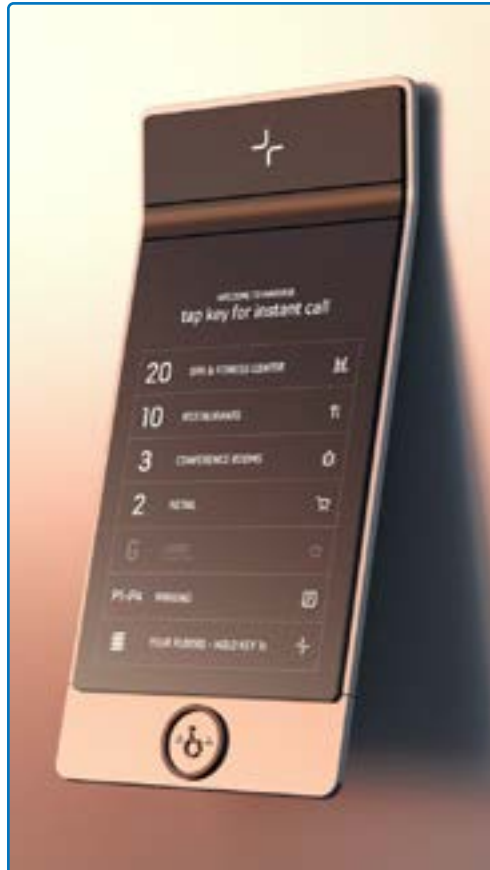

KONE DESTINATION

Provides intuitive and efficient way for people to reach their destination floor.

- The next generation destination control solution that combines distinctive design, touch-free access and intuitive guidance. It features a built-in connectivity to adapt to the future and enable easy integrations.
- It designed for optimised people flow, increased lift traffic handling, and convenient way-finding.

PERSONALISATION

- Activate personal menu which allows changing call types and accessing floors in your profile
- The guidance mode to lift can be configured based on user needs e.g. for tenants, regular visitors & guests